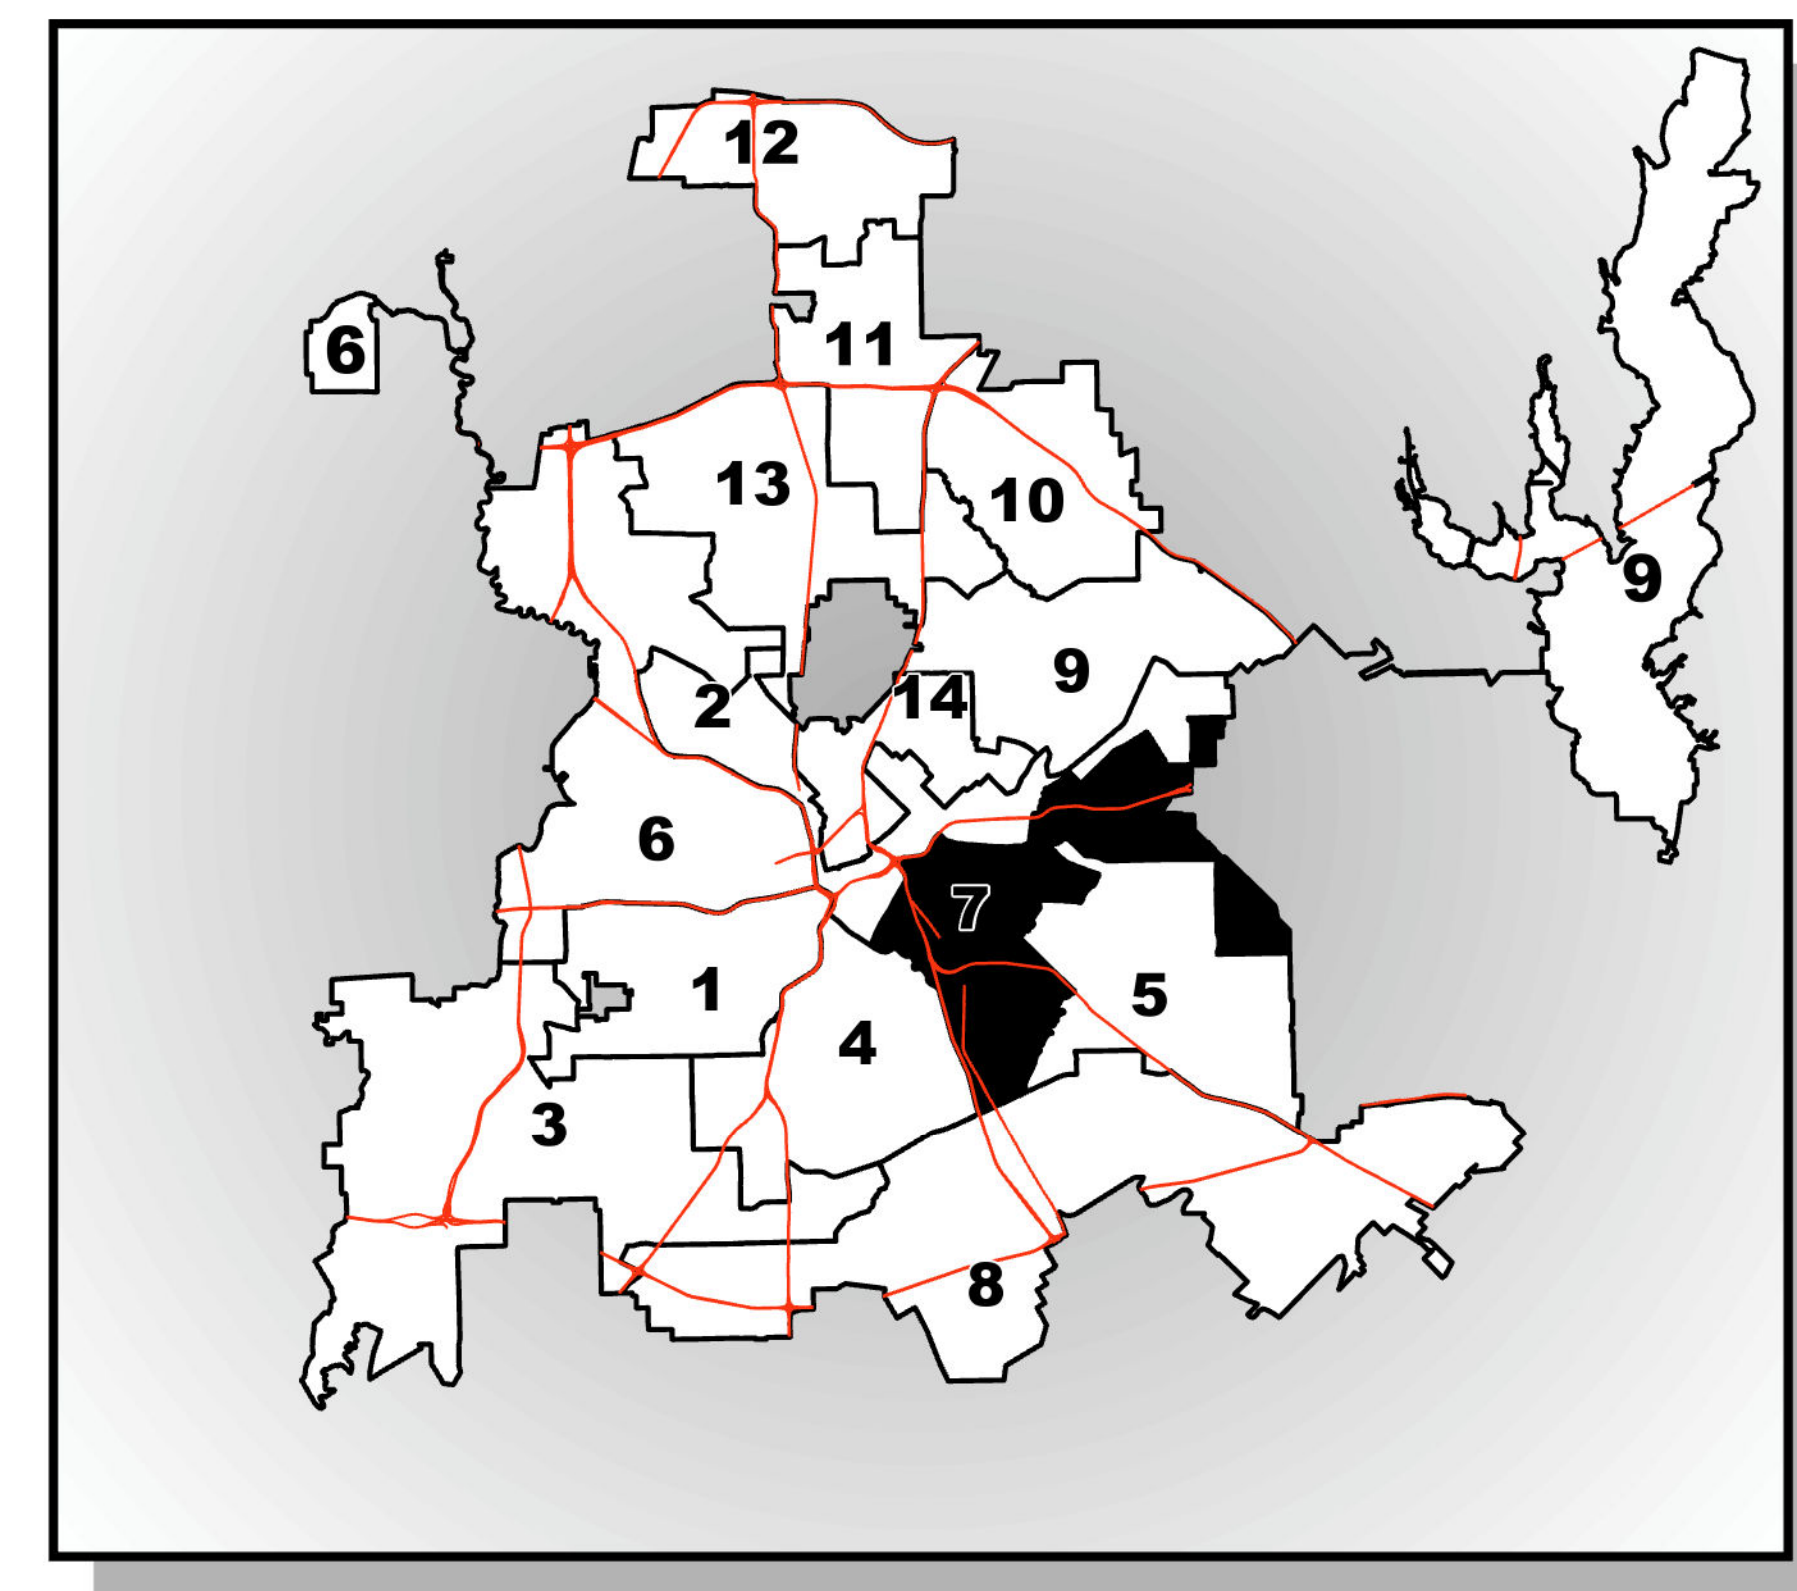

City of Dallas May 2023 Council Districts and Voting Precincts Council District 7

Legend

- FREEWAY
- MAJOR ROAD
- MINOR ROAD
- City Limit
- Voter Precincts
- DIST. 7
- DIST. 2
- DIST. 4
- DIST. 5
- DIST. 8
- DIST. 9
- DIST. 14